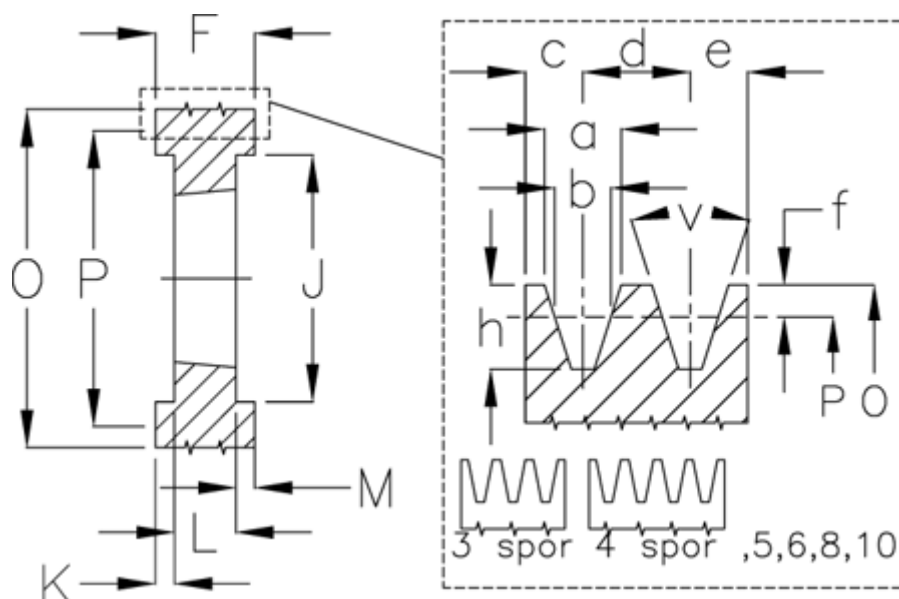

Article number: 604110016005

Description: V-belt pulley SPA 160/5 TL2517

## Measures

|                  |        |                |        |      |              |
|------------------|--------|----------------|--------|------|--------------|
| a                | = 12.7 | For bush       | = 2517 | O    | = 165.5      |
| b                | = 11.0 | h              | = 13.8 | P    | = 160        |
| Bush $\zeta$ max | = 60   | J              | = 125  | Type | = SPA        |
| c                | = 10.0 | K              | = 17,5 | v    | = 38 degrees |
| d                | = 15.0 | L              | = 45   |      |              |
| e                | = 10.0 | m              | = 17.5 |      |              |
| f                | = 2.8  | N              | = -    |      |              |
| F                | = 80   | Number of ribs | = 5    |      |              |